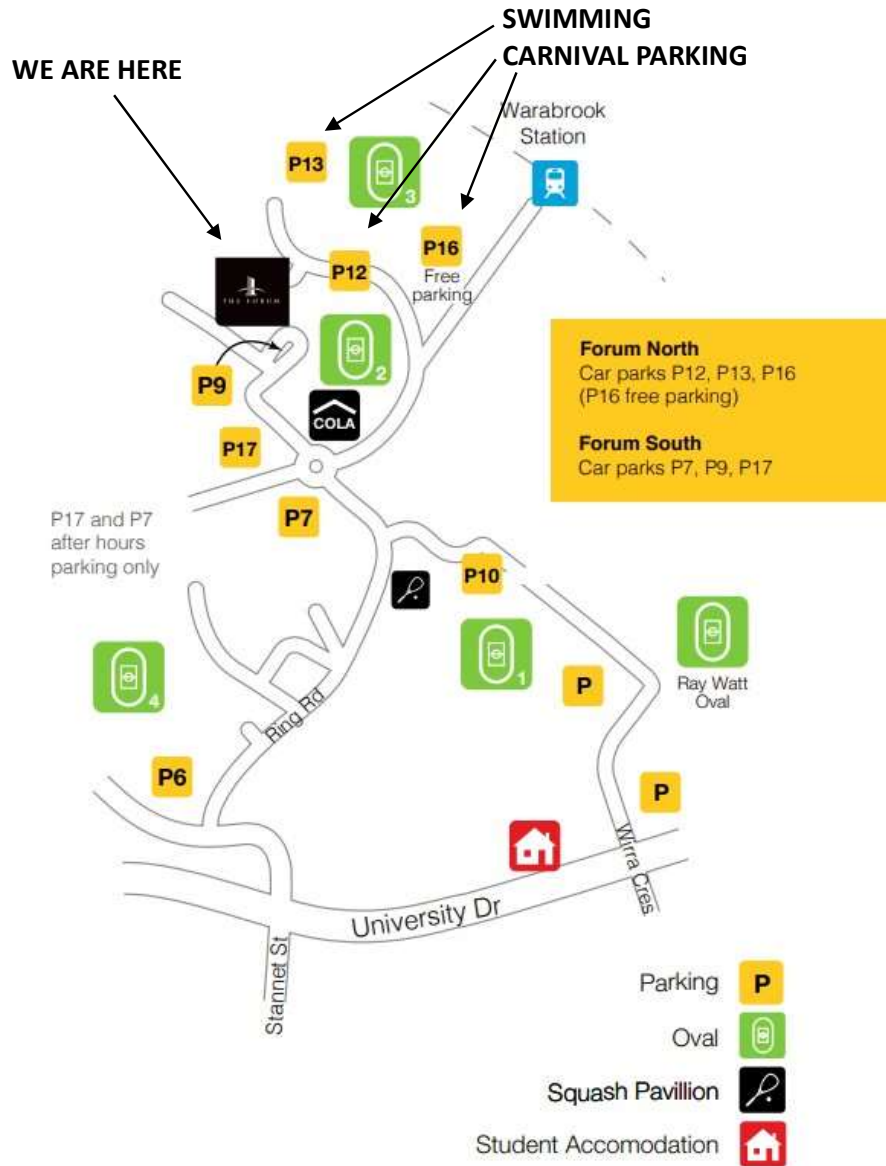

# NUsport At The Forum Car Parking Guide

# NUSPORT

P9	Max. 2 hour parking limit (PAYG)
P12	Max. 2 hour parking limit (PAYG)
P13	All day parking with parking pass (weekdays) \$5.00 all-day ticket
P16	All day free parking - Warabrook Train Station
<b>Disability Car Parking Available at P9</b>	
Tickets can be purchased via ticket machines (cashless) on campus or by downloading the CellOPark app from the Apple Store or Google Play.	