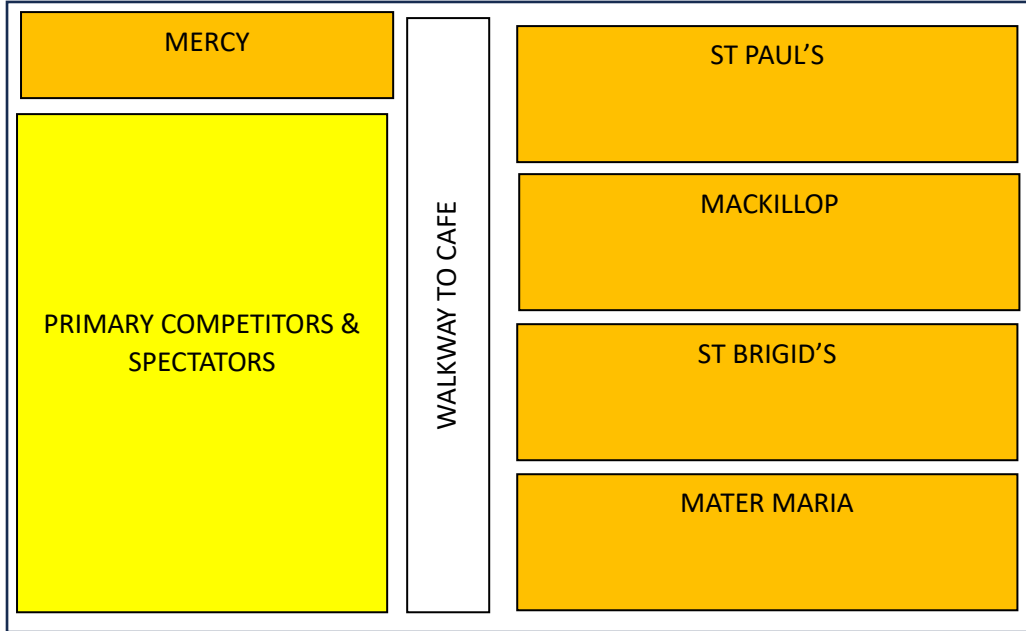

# 2024 BROKEN BAY COMBINED CROSS COUNTRY – GOSFORD RACECOURSE SEATING LAYOUT

VENUE ENTRY

MAIN GRANDSTAND

SMALLER GRANDSTAND

ACADEMY SPORTSWEAR –  
MERCHANDISE & UNIFORM

PRESENTATION AREA