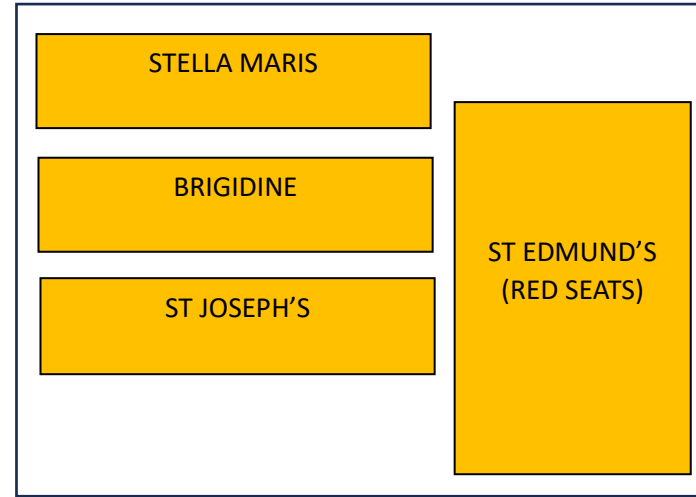

# 2024 BROKEN BAY COMBINED CROSS COUNTRY – GOSFORD RACECOURSE SEATING LAYOUT

VENUE ENTRY

MAIN GRANDSTAND

SMALLER GRANDSTAND

ACADEMY SPORTSWEAR –  
MERCHANDISE & UNIFORM

PRESENTATION AREA